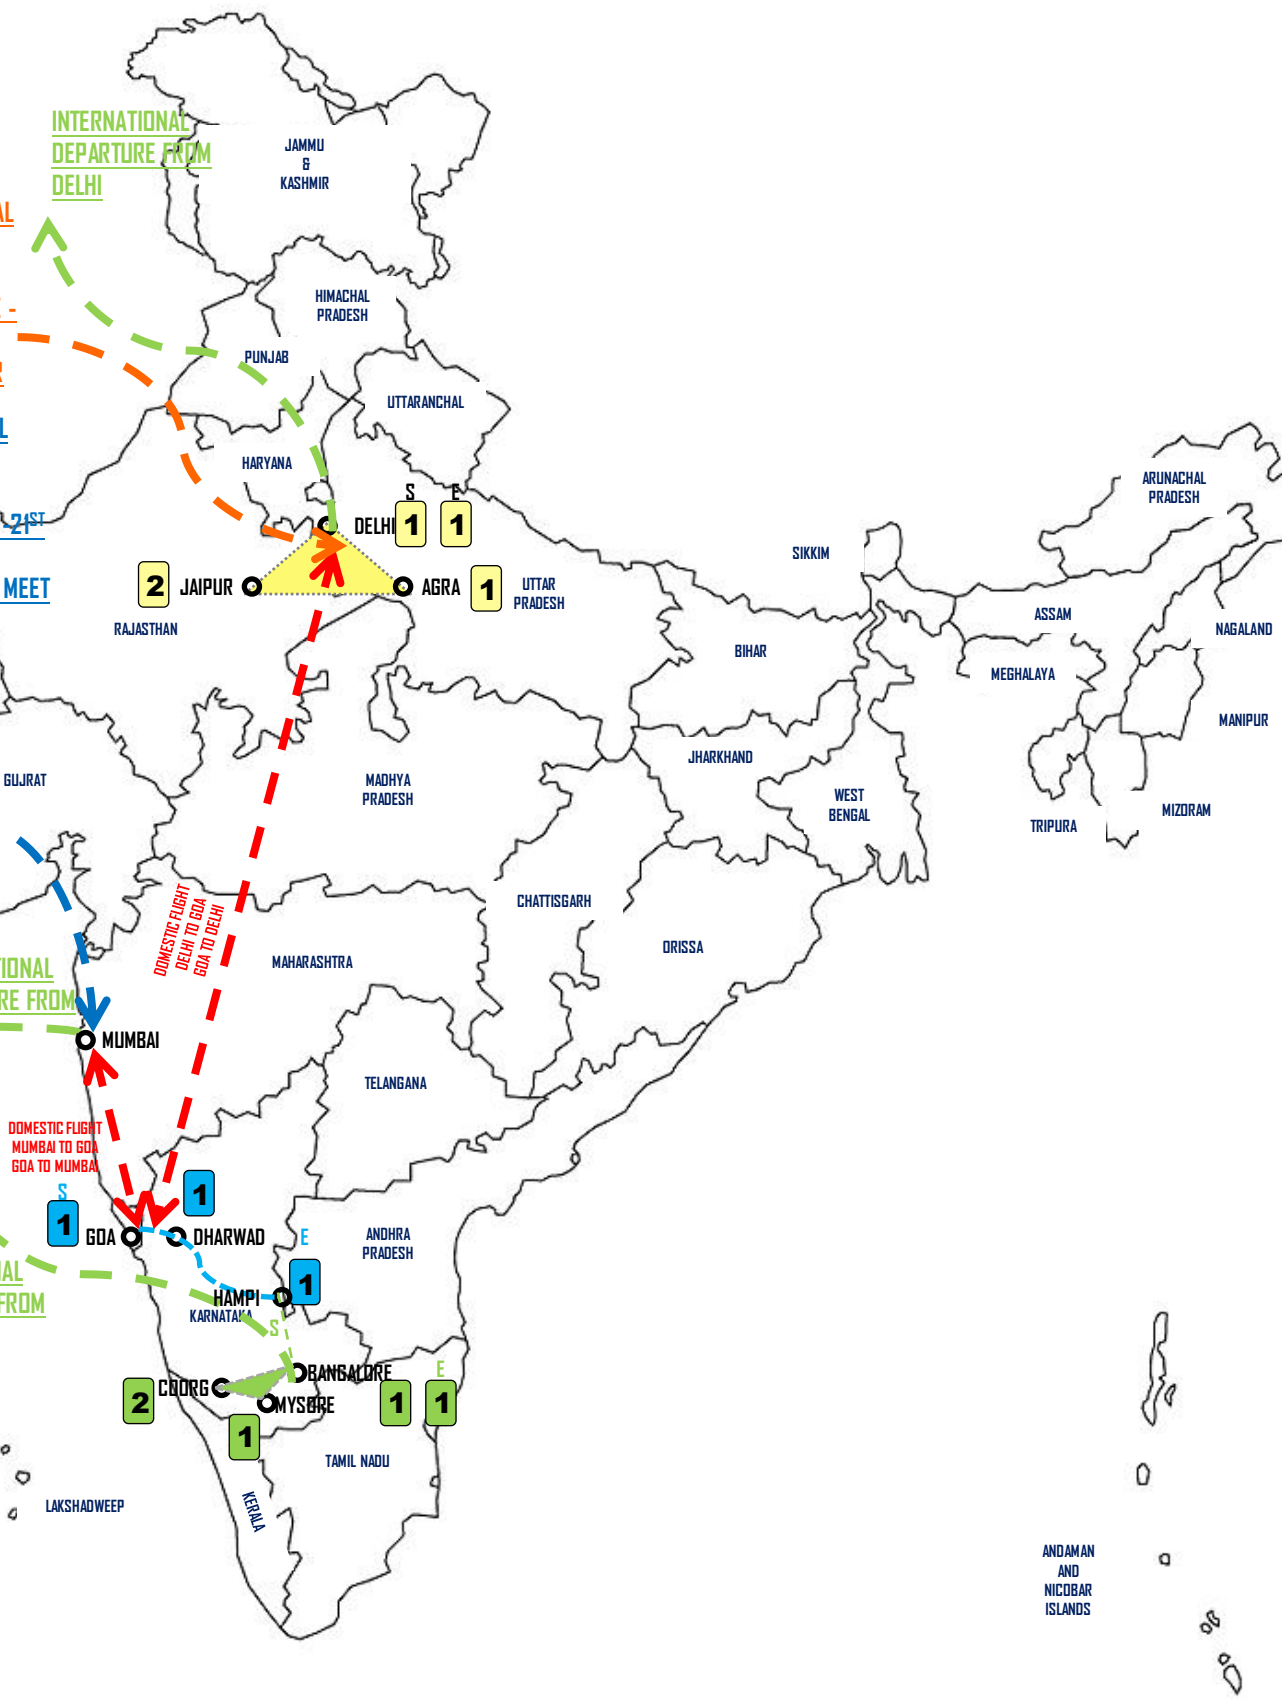

**INTERNATIONAL DEPARTURE FROM DELHI**

**INTERNATIONAL ARRIVAL -1 - DELHI**  
**ARRIVAL DATE - 16<sup>TH</sup> FEB 2019**  
**FOR PRE TOUR**

**INTERNATIONAL ARRIVAL -2 - MUMBAI**  
**ARRIVAL DATE - 21<sup>ST</sup> FEB 2019**  
**FOR NUMBERS MEET**

**INTERNATIONAL DEPARTURE FROM MUMBAI**

**INTERNATIONAL DEPARTURE FROM BANGALORE**

INTERNATIONAL ARRIVAL 1-DELHI   
INTERNATIONAL ARRIVAL 2-MUMBAI   
DOMESTIC CONNECTIONS   
INTERNATIONAL DEPARTURES 

1

ONE NIGHT STAY

2

TWO NIGHTS STAY

S -START CITY

E -END CITY

PRE TOUR 

NUMBERS MEET 

POST TOUR 